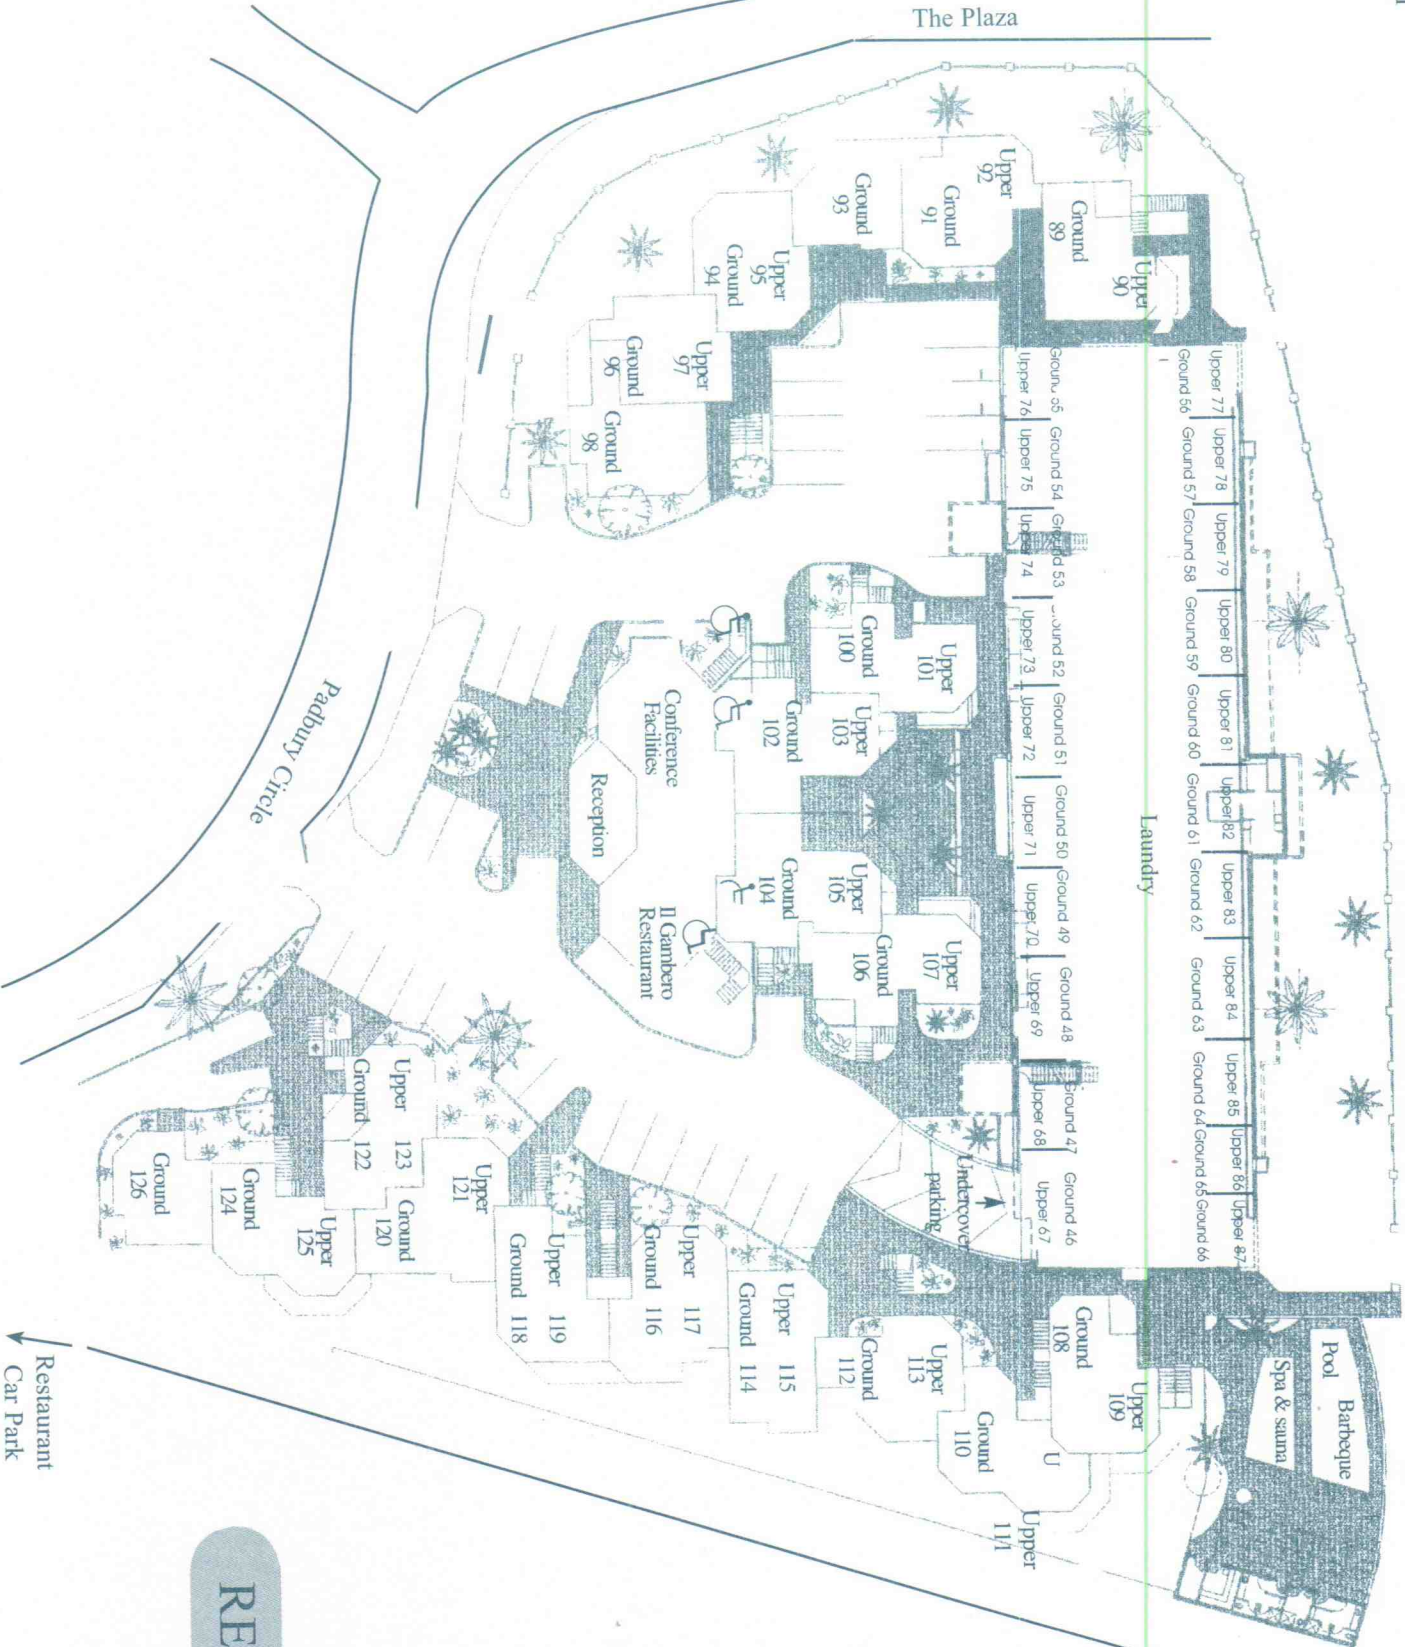

Scarborough
← 10km

Sorrento Beach

West Coast Drive

Sorrento
SLSC (Kiosk)

Hillarys Boat Harbour
(Ferries/AQWA/Shops)
→ 900m

BUS STOP

BUS STOP

BP Voyage White
Petrol Cafe Salt
Station

Bottle Shop

The Plaza

Laundry

Whitfords Shopping
Centre
→ 5km

Restaurant
Car Park

RESORT MAP

North →